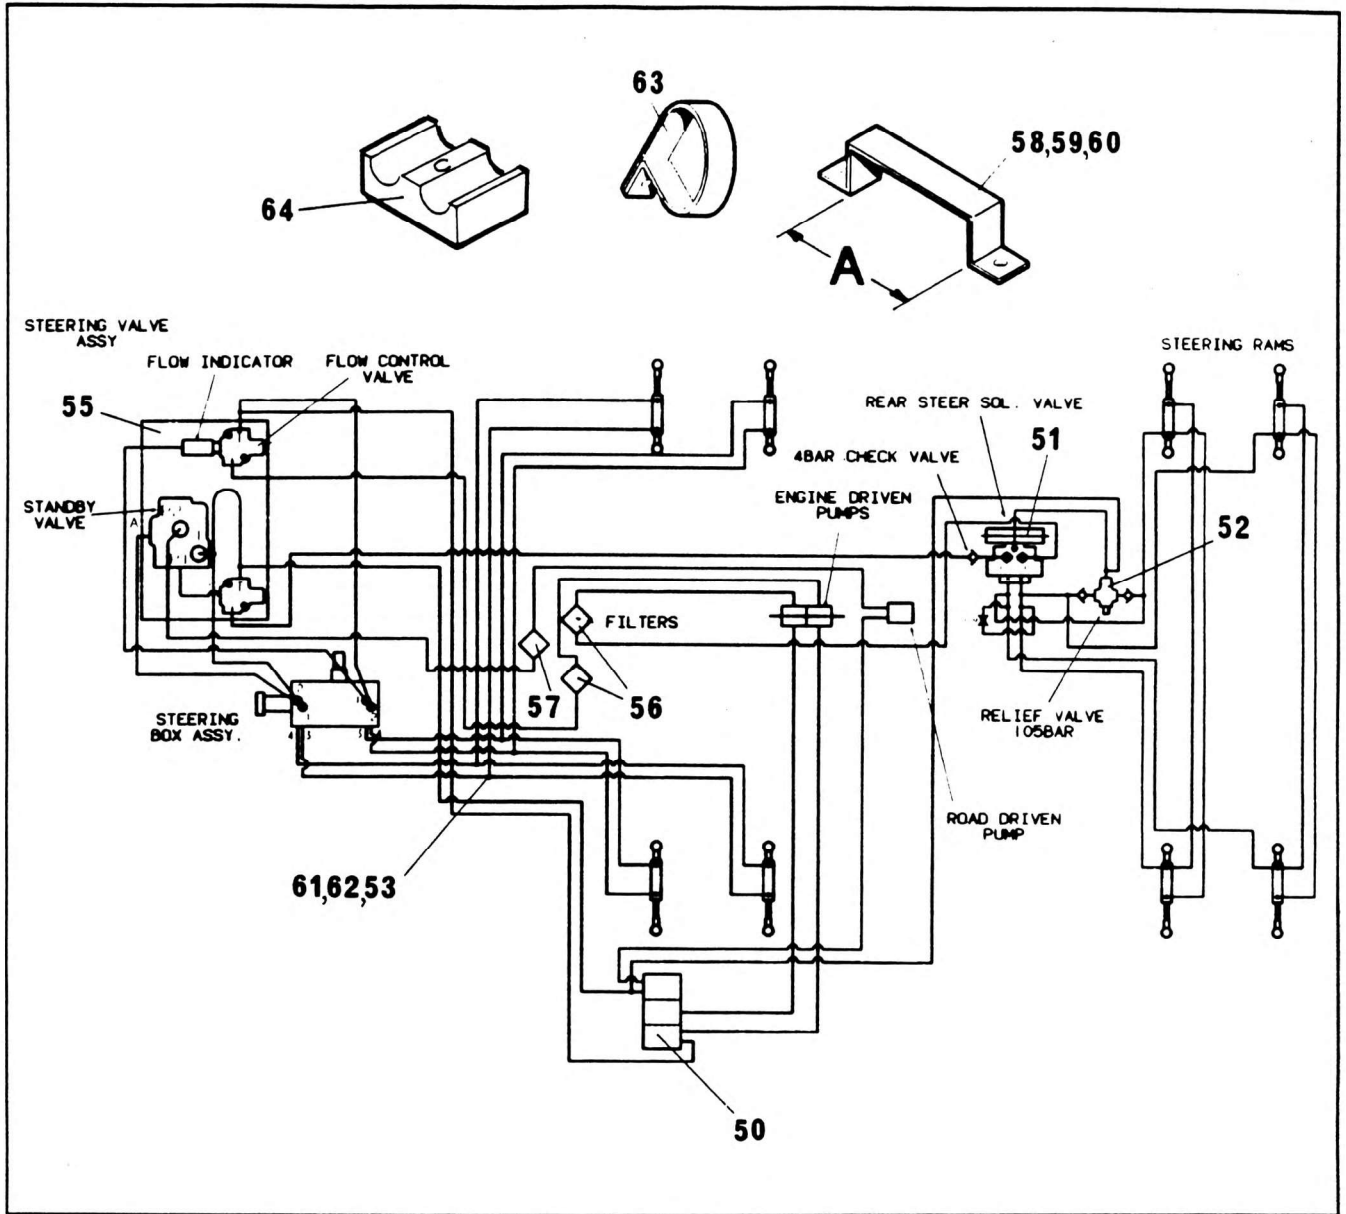

HYDRAULIC SYSTEM STEERING ORFS

NO.	PART NO.	QTY.	DESCRIPTION	NO.	PART NO.	QTY.	DESCRIPTION
- +	6-543-991657	1	Hose Set Steering	64	7-300-990061	6	Clamp Body
50+	6-880-990333	1	Steering Tank Assy				
51+	6-926-990388	1	Rear Steer Solenoid Valve Assy				
52+	6-926-990389	1	Valve Assy Relief				
53	7-447-080818	4	Bulkhead Locknut	+ See further breakdown in this group			
55+	6-926-990380	1	Steering Valve Assy				
56+	6-437-990046	2	Filter Assy				
57+	6-437-990047	1	Filter Assy				
58	6-312-990032	6	Clip Hose A = 60mm				
59	6-312-990033	6	Clip Hose A - 125mm				
60	6-312-990034	6	Clip Hose A = 95mm				
61	7-447-080834	4	Run Tee				
62	7-447-080832	4	Elbow Swivel				
			Bulkhead				
63	550171	3	Clip Hose 2 1/8" ID				